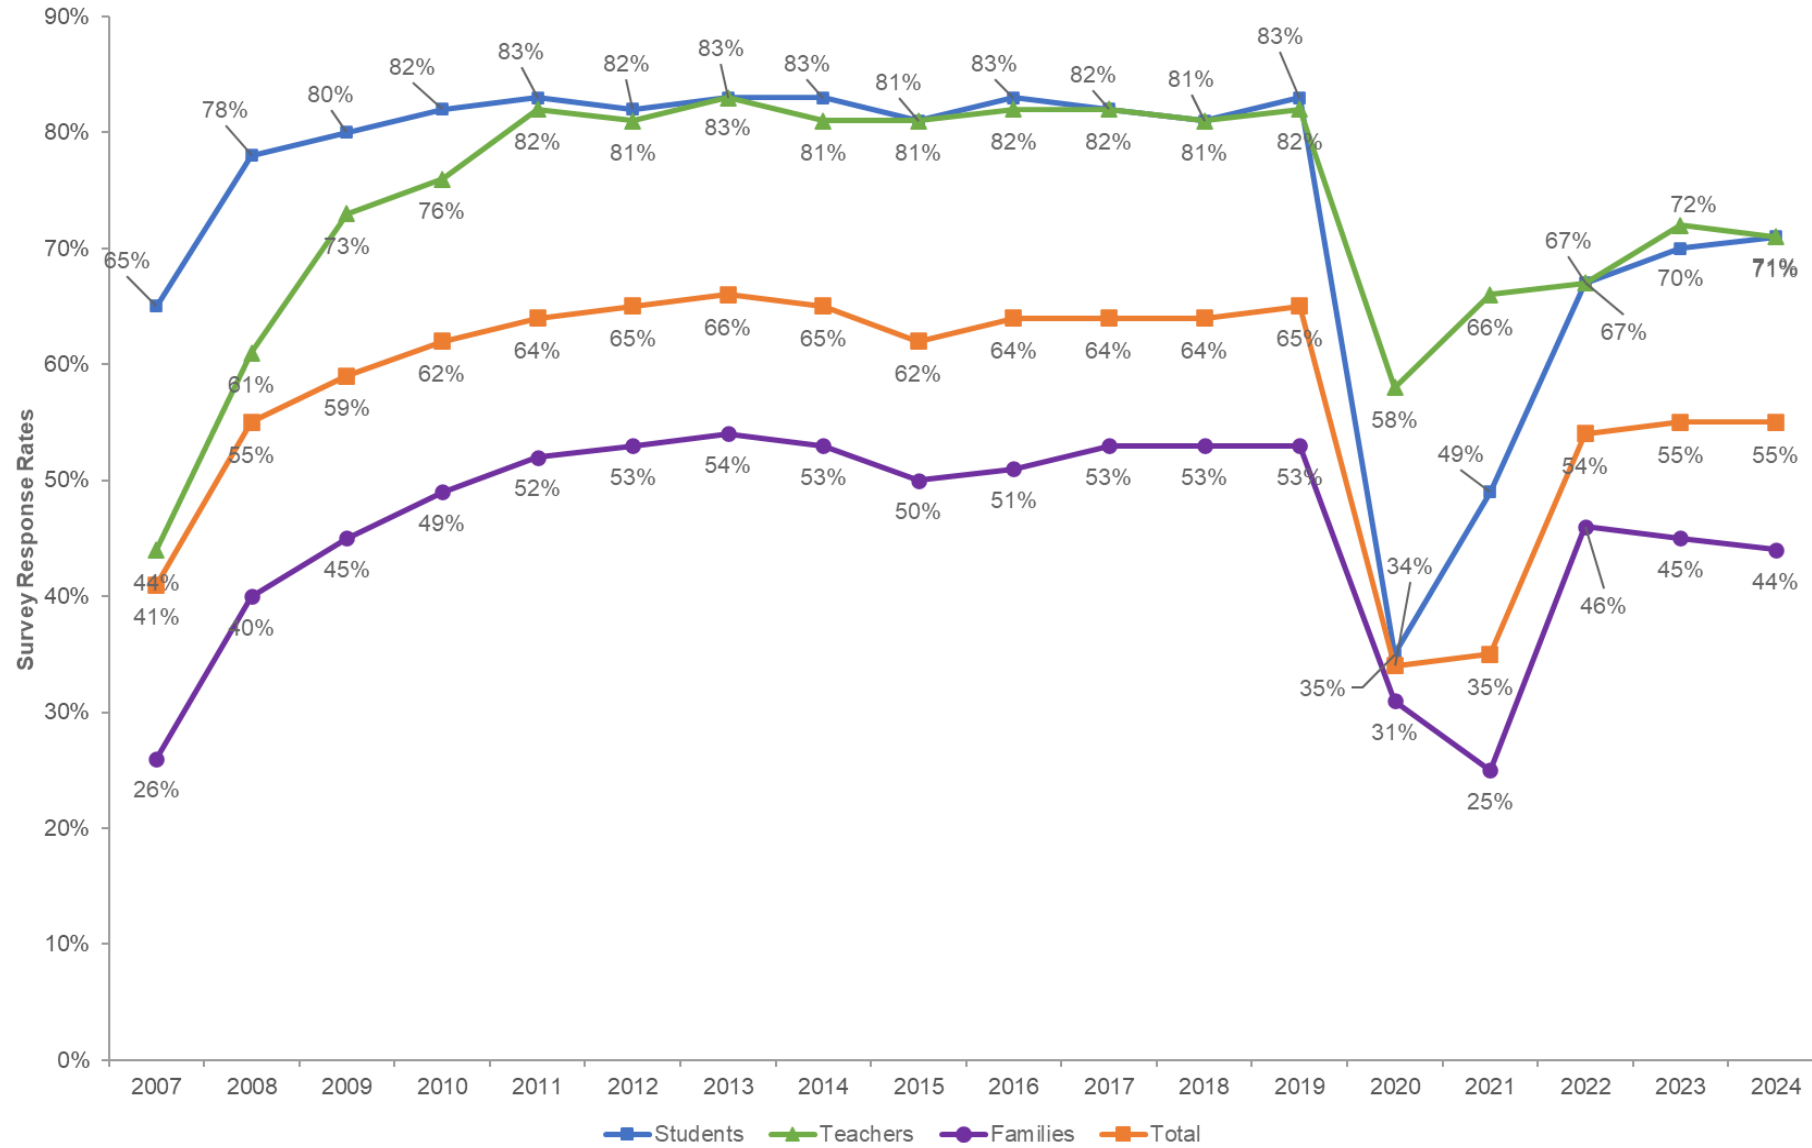

# 2024 NYC School Survey Citywide Results

---

August 2024

# 2024 NYC School Survey response rates were lower than the pre-pandemic years, but more students completed the survey

**355,105**  
Students

**65,725**  
Teachers

**443,364**  
Families

**864,194**  
Total Respondents