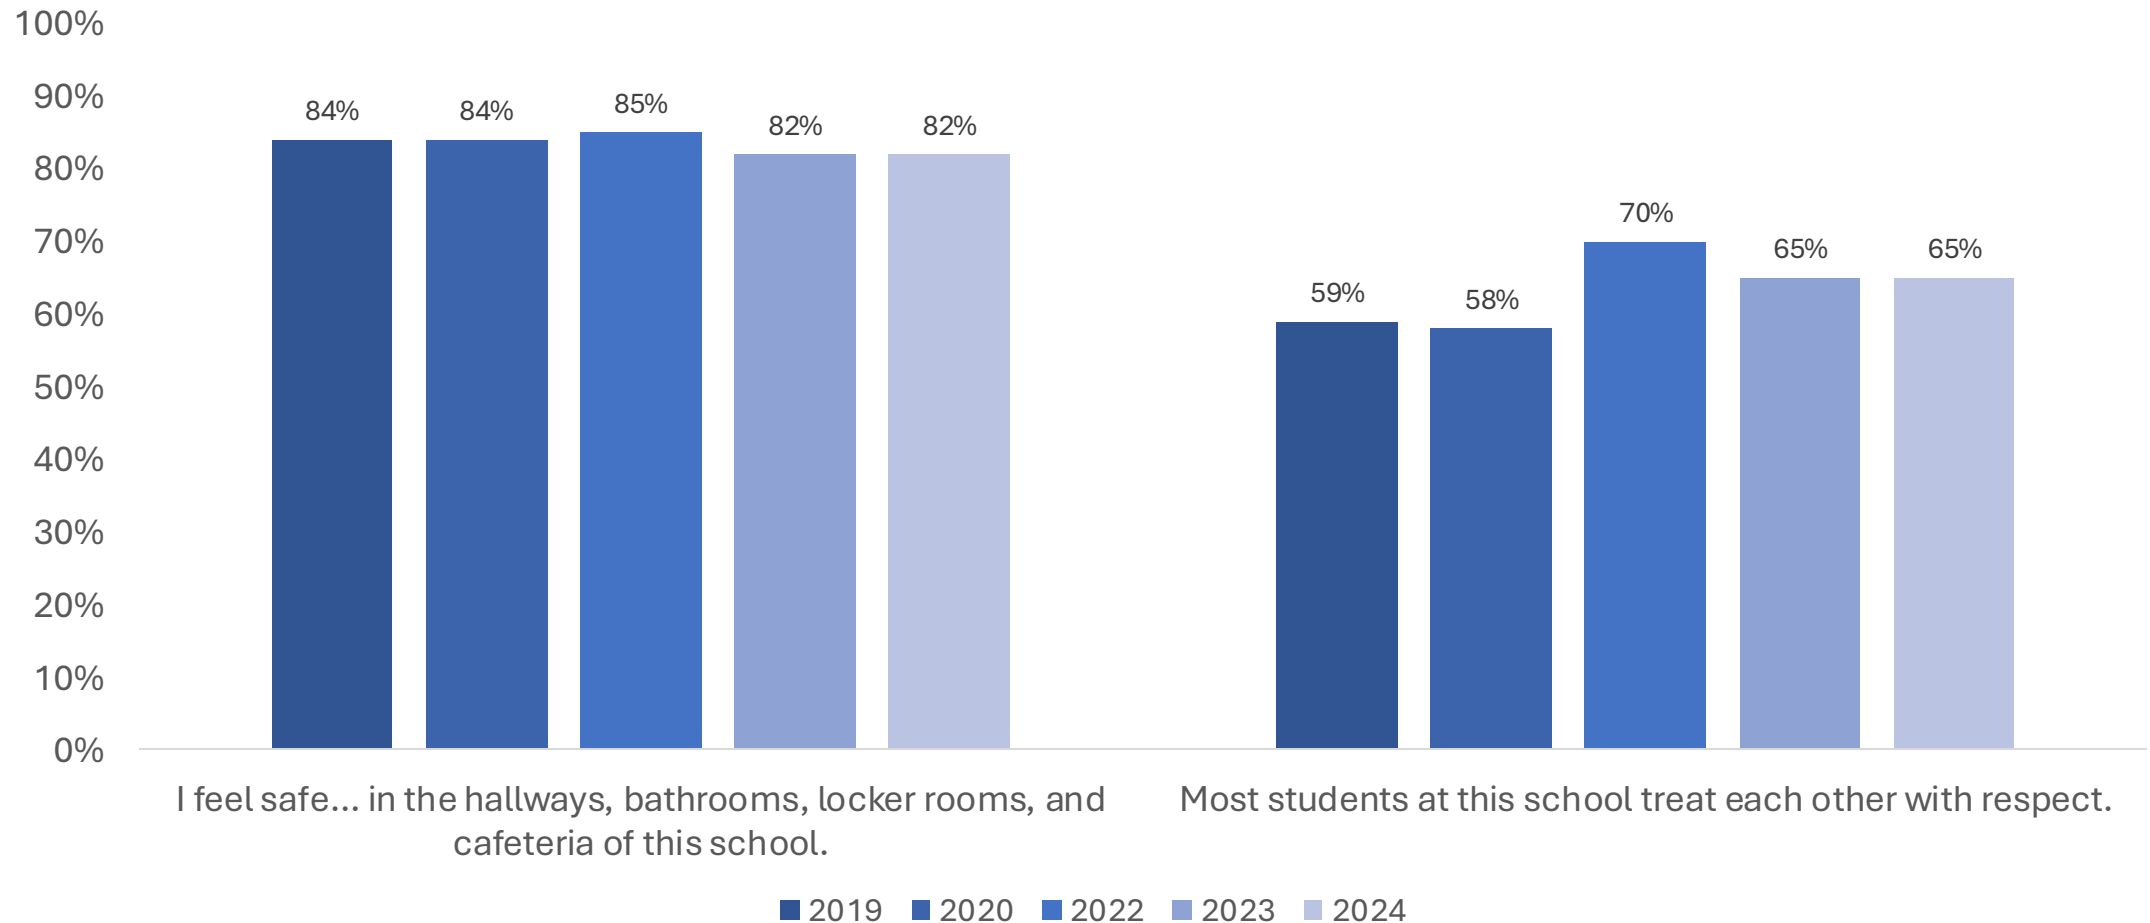

Student Perspective on Safety and Respect