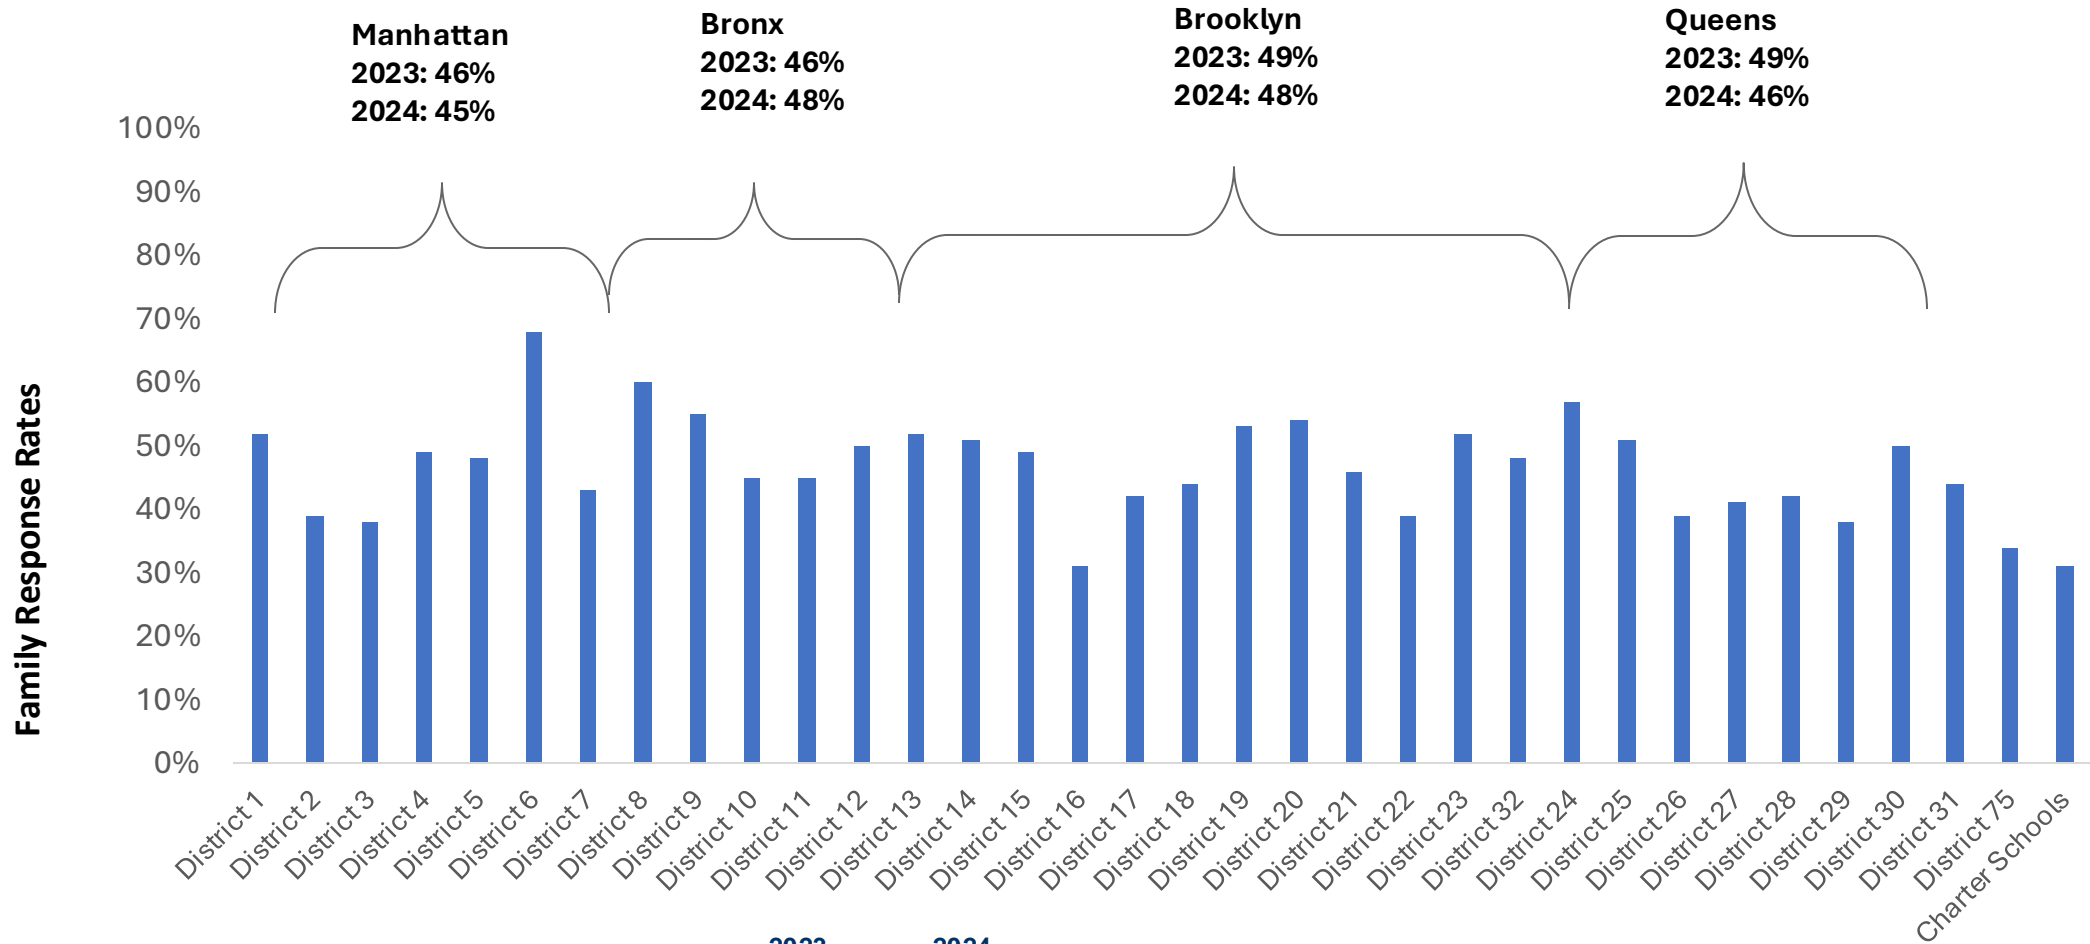

2024 Family Survey Participation Citywide

	<u>2023</u>	<u>2024</u>
Staten Island	42%	44%
District 75	35%	34%
Charter Schools	32%	31%