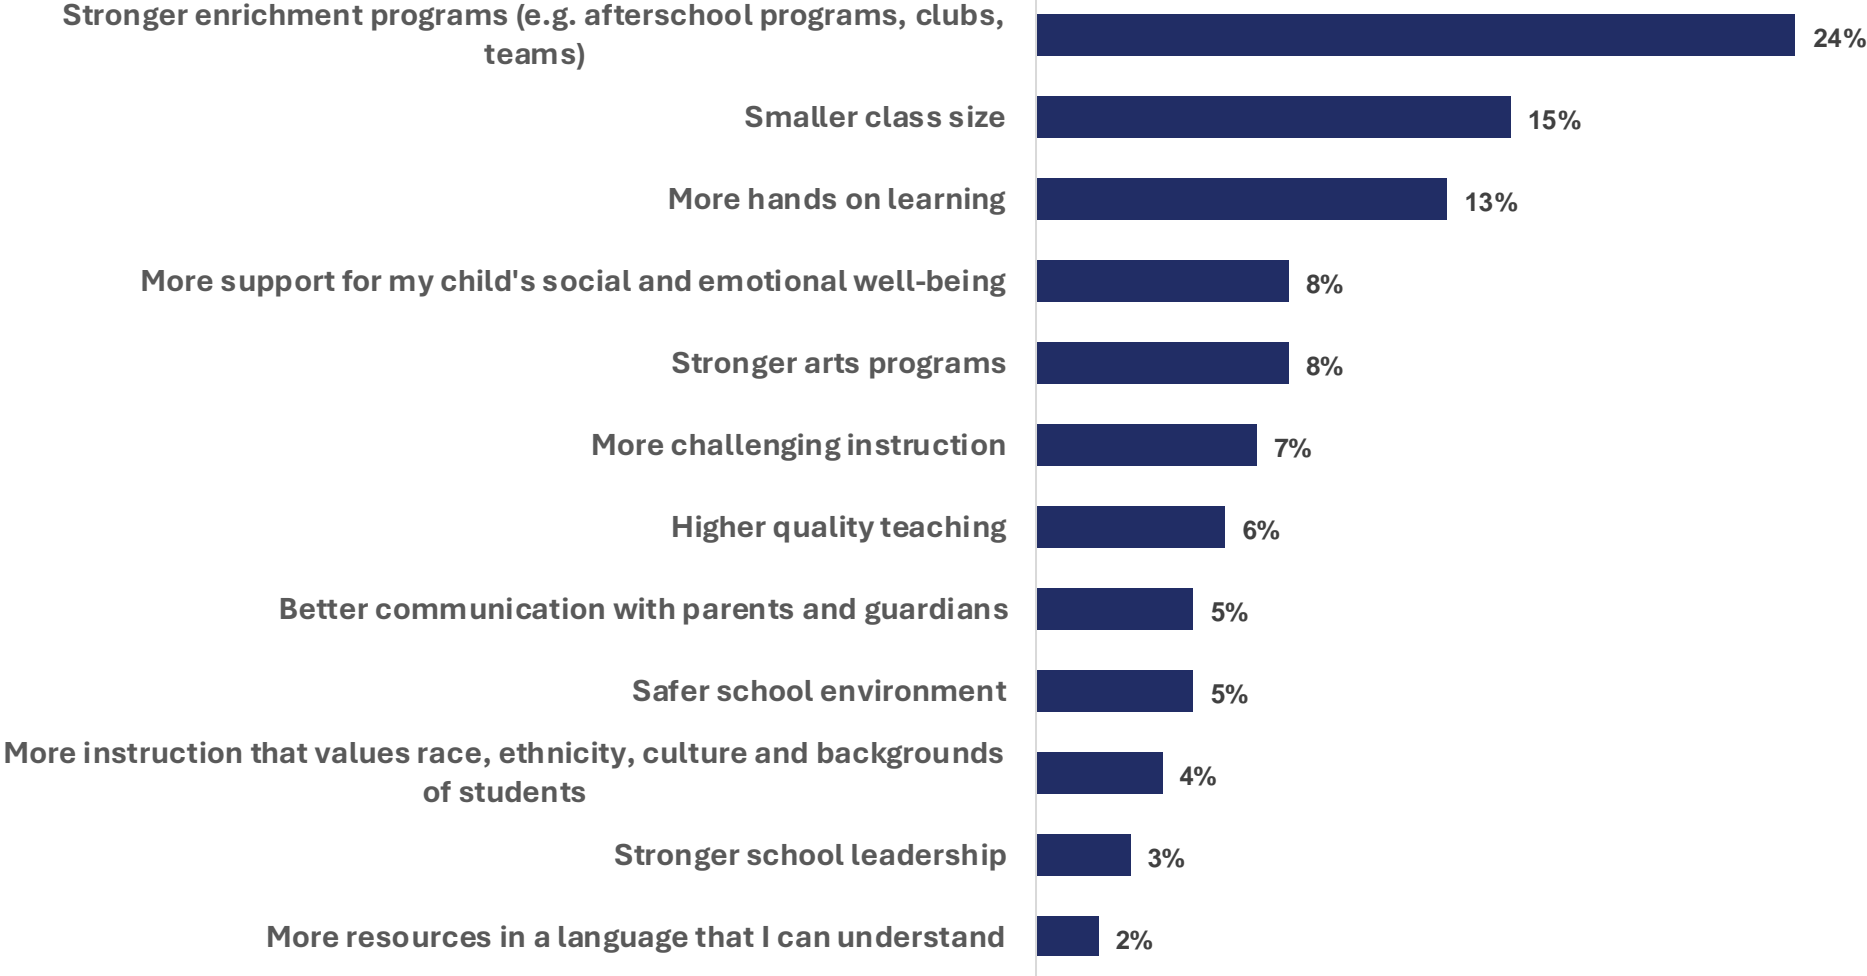

Like Previous Years, Families Identify "Stronger Enrichment Programs" as the Most Requested School Improvement