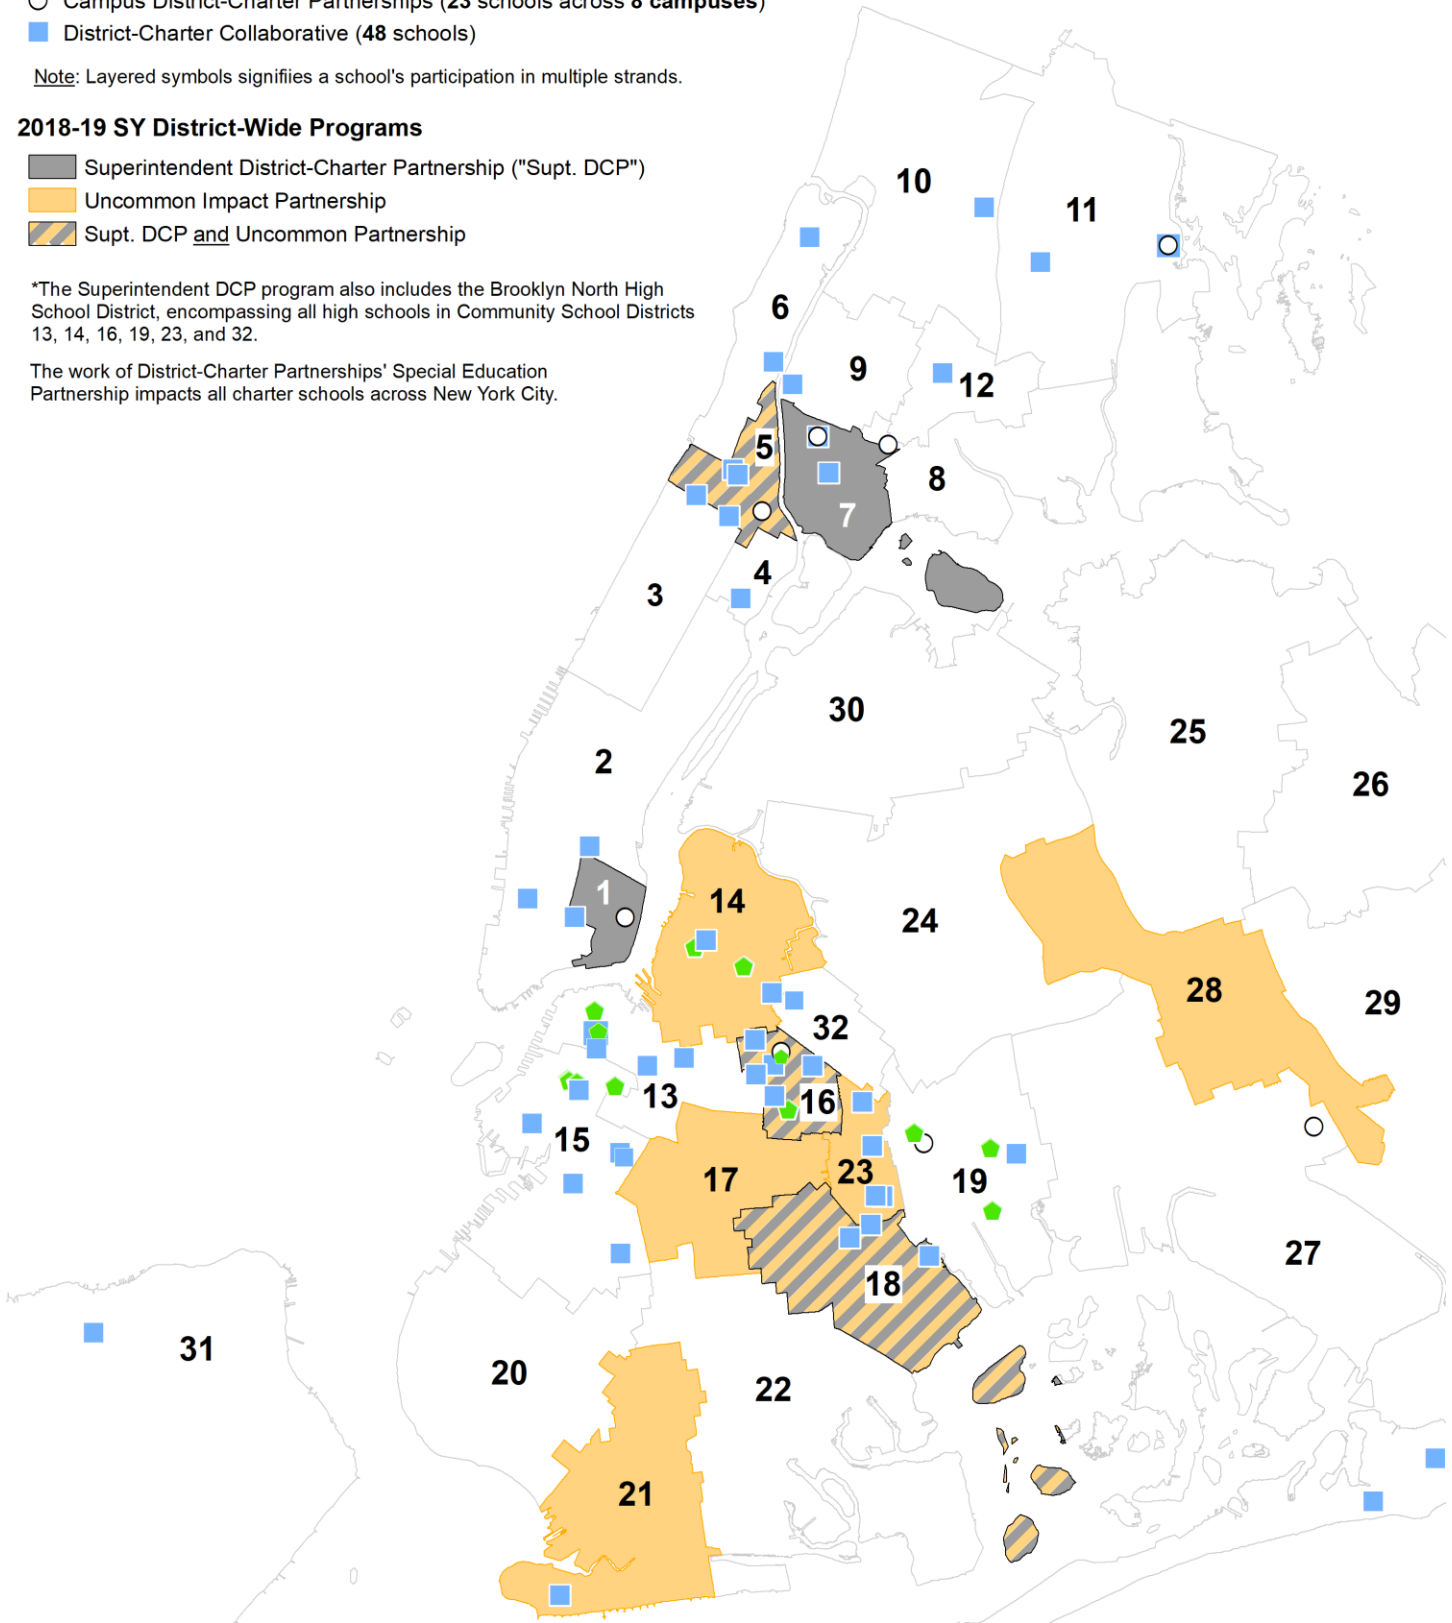

DISTRICT-CHARTER PARTNERSHIPS

2018-19 SY School-Level Programs

- KIPP Through College + College Access for All: College Match Partnership (13 schools)
- Campus District-Charter Partnerships (23 schools across 8 campuses)
- District-Charter Collaborative (48 schools)

Note: Layered symbols signifies a school's participation in multiple strands.

2018-19 SY District-Wide Programs

- Superintendent District-Charter Partnership ("Supt. DCP")
- Uncommon Impact Partnership
- Supt. DCP and Uncommon Partnership

*The Superintendent DCP program also includes the Brooklyn North High School District, encompassing all high schools in Community School Districts 13, 14, 16, 19, 23, and 32.

The work of District-Charter Partnerships' Special Education Partnership impacts all charter schools across New York City.